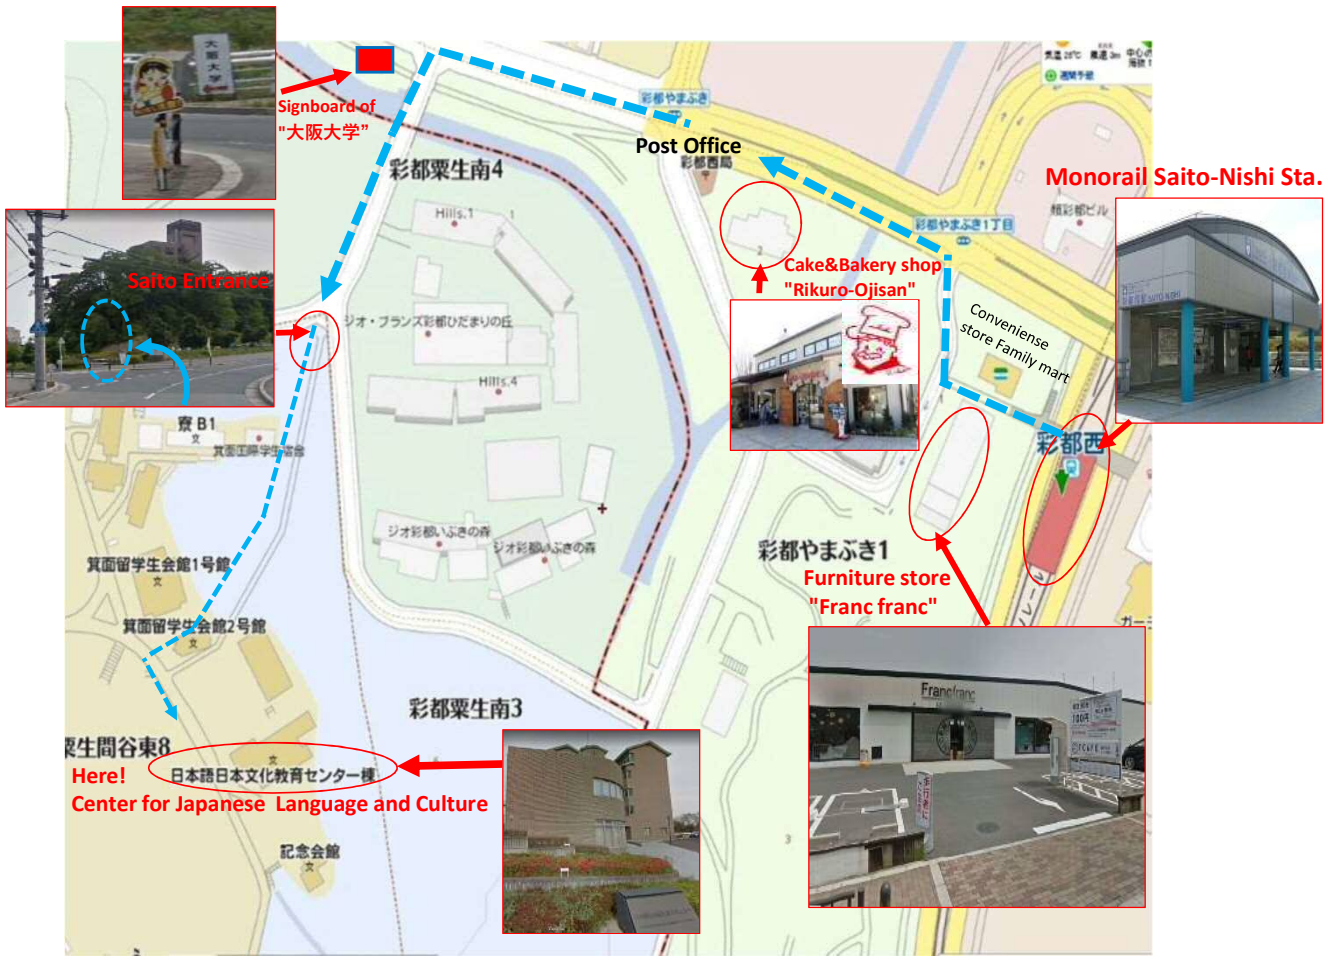

## Map from Saito-Nishi Sta. to Minoh Campus

Approx. 15 minutes on foot

## Minoh Campus map

Building No.6 Center for Japanese Language and Culture